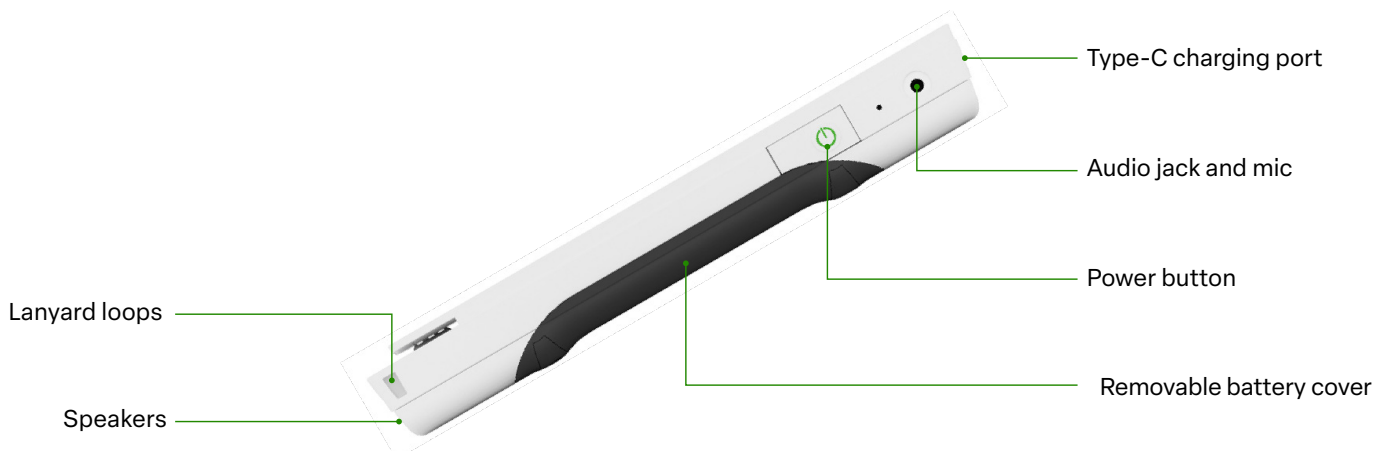

Lightweight design

Flex Pocket is 25% lighter than previous Flex models, so it's easy to carry during long days

Tableside service

Device in hand, servers can fire orders directly from the table, scan barcodes and QR codes, add order notes, and send receipts through email or SMS

User-friendly interface

Simple, intuitive workflows all employees can follow

Quick payments

Customers can pay in any way, including debit, credit, tap, insert or swipe

A Clover ecosystem

Flex Pocket seamlessly syncs with any other Clover POS devices and back-end systems

How Clover Flex Pocket compares to Clover Flex

	Clover Flex 3 	Clover Flex Pocket 
Weight	1.2 lbs	0.9 lbs
Employee Login Method	Employee Passcode Employee Login Card	Employee Passcode Employee Login Card
Camera	Color camera (5MP)	Color camera (5MP)
Barcode Reader	1D/2D barcode scanning – with dedicated external button for barcode	1D/2D barcode scanning – with dedicated external button for barcode
Receipt Printer	Built-in	Not available
Charging Cradle	Included	Not available
LAN Connectivity	Not available	Not available
Wi-Fi	IEEE 802.11a/b/g/n/ac 1x1, 2.4GHz and 5GHz	IEEE 802.11a/b/g/n/ac 1x1, 2.4GHz and 5GHz
Cellular Data	US/CA: 4G/LTE only	US/CA: 4G/LTE only
Accessories (optional)	Clover Flex PIN Entry Aid Silicone Sleeve Travel Kit	Clover Flex PIN Entry Aid Silicone Sleeve Travel Kit