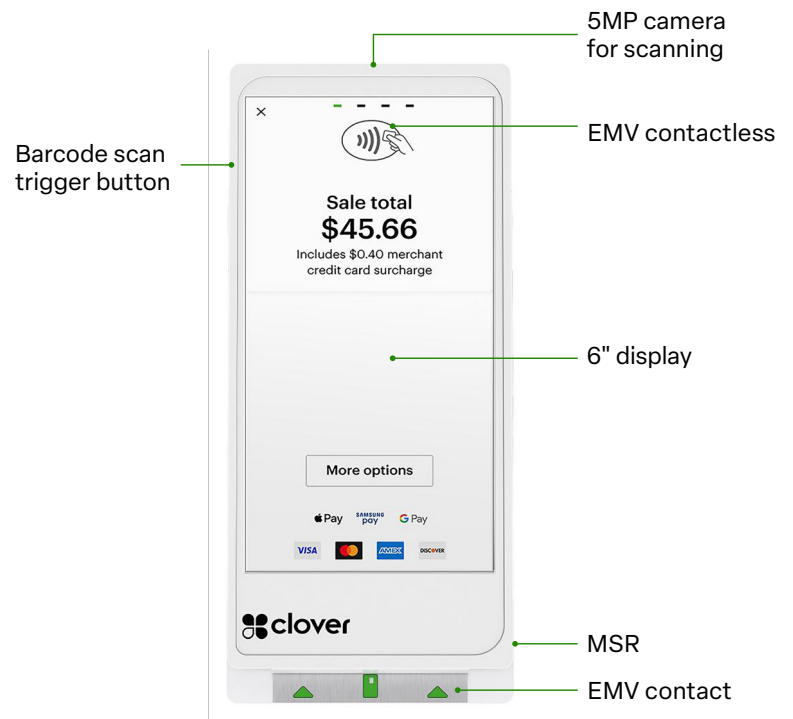

Lightweight design

Flex Pocket is 25% lighter than previous Flex models, so it's easy to carry during long days

Tableside service

Device in hand, servers can fire orders directly from the table, scan barcodes and QR codes, add order notes, and send receipts through email or SMS

User-friendly interface

Simple, intuitive workflows all employees can follow

Quick payments

Customers can pay in any way, including debit, credit, tap, insert or swipe

A Clover ecosystem

Flex Pocket seamlessly syncs with any other Clover POS devices and back-end systems

How Clover Flex Pocket compares to Clover Flex

	Clover Flex 3 	Clover Flex Pocket 
Weight	1.2 lbs	0.9 lbs
Employee Login Method	Employee Passcode Employee Login Card	Employee Passcode Employee Login Card
Camera	Color camera (5MP)	Color camera (5MP)
Barcode Reader	1D/2D barcode scanning – with dedicated external button for barcode	1D/2D barcode scanning – with dedicated external button for barcode
Receipt Printer	Built-in	Not available
Charging Cradle	Included	Not available
LAN Connectivity	Not available	Not available
Wi-Fi	IEEE 802.11a/b/g/n/ac 1x1, 2.4GHz and 5GHz	IEEE 802.11a/b/g/n/ac 1x1, 2.4GHz and 5GHz
Cellular Data	US/CA: 4G/LTE only	US/CA: 4G/LTE only
Accessories (optional)	Clover Flex PIN Entry Aid Silicone Sleeve Travel Kit	Clover Flex PIN Entry Aid Silicone Sleeve Travel Kit