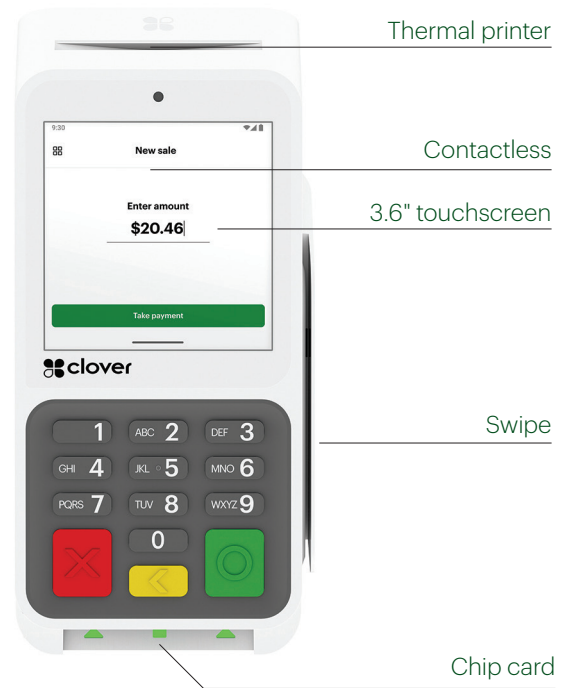

Clover Compact: Your partner in payment processing

Clover Compact keeps it simple. It's a payment terminal that not only fits perfectly on your counter but covers all your payment processing needs. Faster payments mean a better checkout experience – which means happier customers.

- ➔ **Payment-focused**
Keep it simple with a compact device specifically designed for quick payment processing, including credit, debit, contactless and more – with zero hassle
- ➔ **Power within your budget**
Get a great payment solution that works with your wallet yet offers all the essentials
- ➔ **User-friendly interface**
Simple, intuitive payment flows all employees can follow on the ADA compliant PIN pad
- ➔ **Easy access to funds**
Get an easy way to access funds with Clover Capital and get your money right when you need it with Rapid Deposit

Camera with privacy LED

Headset jack with mic input

Security lock for anti-theft

Volume buttons

Speaker

Tactile PIN pad

Quad Core Qualcomm Android 13

Connectivity – LTE, WiFi, LAN

Clover Compact: Simple and sleek

	Clover Compact	FD130 Terminal	FD150 Terminal
CPU/Memory/OS	A53 Quad Core/2GB/Android 13	ARM 32-bit EC 2013 (Proprietary)	Cortex A5 32-bit 128MB EC 2013 (Proprietary)
Display	3.6"	2.7"	2.7"
Camera	(5MP)	×	×
Physical keypad	✓	✓	✓
Connectivity	WiFi and LAN	LAN, WiFi and Dial-up	LAN, WiFi and Dial-up
LTE capability	✓	×	×
Management and reporting	Advanced	Basic	Basic
EMV chip and tap, MSR and manual	✓	✓	✓
PIN pad support	✓ ¹	✓	✓
Balance inquiry	✓	✓	✓
Dynamic currency conversion (sale, refund and void)	✓ (Including contactless)	✓	✓
Debit/credit sale partial approval	✓	✓	✓
Pre-auth (open, incremental, void and close)	✓	✓	✓
Sale w/no signature options	✓	✓	✓
Refund, manual refund and void	✓	✓	✓
Receipts with reprint options and both on-screen and on-paper tips	✓	✓	✓
Surcharging	✓	×	×
Cash discount	✓ ²	×	×
Deferred authorization	✓	✓	✓
EBT (cash benefit, cash enquiry and food)	✓	✓	✓
Gift cards	✓	✓	✓
Check payments	✓ ³	✓	✓